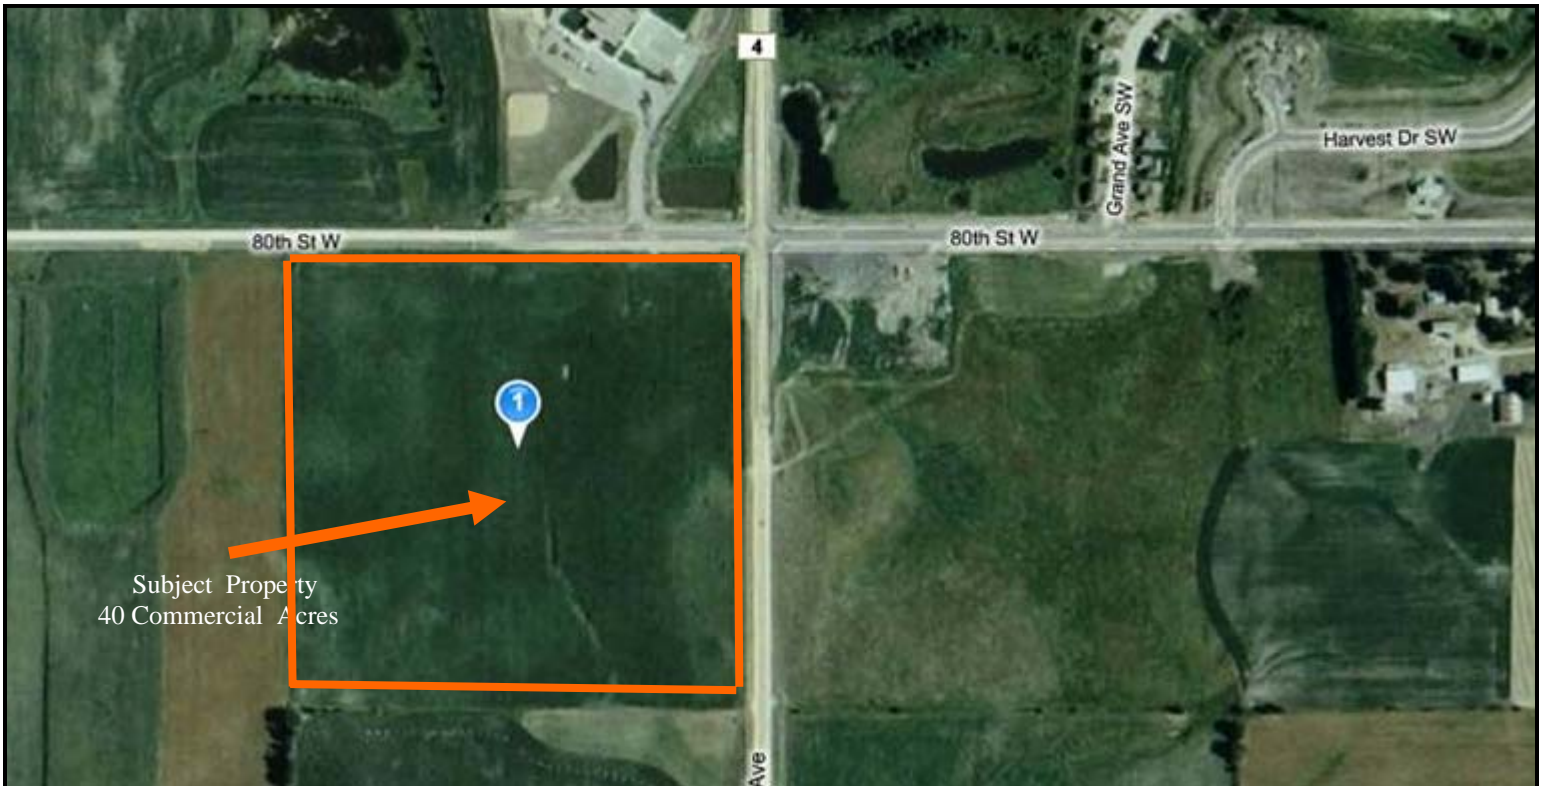

## FOR SALE 40 Acres Lonsdale, MN

For more information please contact:

**Bob Lyngen**

952-882-1112

[boblyngen@gonyealand.com](mailto:boblyngen@gonyealand.com)

**Gonyea Land Company**

*Land Is All We Sell!*

211 South River Ridge Circle, #100  
Burnsville, MN 55337  
(ph) 952-882-1112 (fx) 952-882-1531

Subject Property  
40 Commercial Acres

## 40 Acres Investment Land Guided for Commercial

<u>Site Acreage:</u>	40 Acres
<u>Tillable Acreage:</u>	38 Acres
<u>Current Zoning:</u>	Ag
<u>Guided Zoning:</u>	Commercial
<u>Other Info:</u>	Site is fairly flat with some, trees, and utilities stubbed to property line