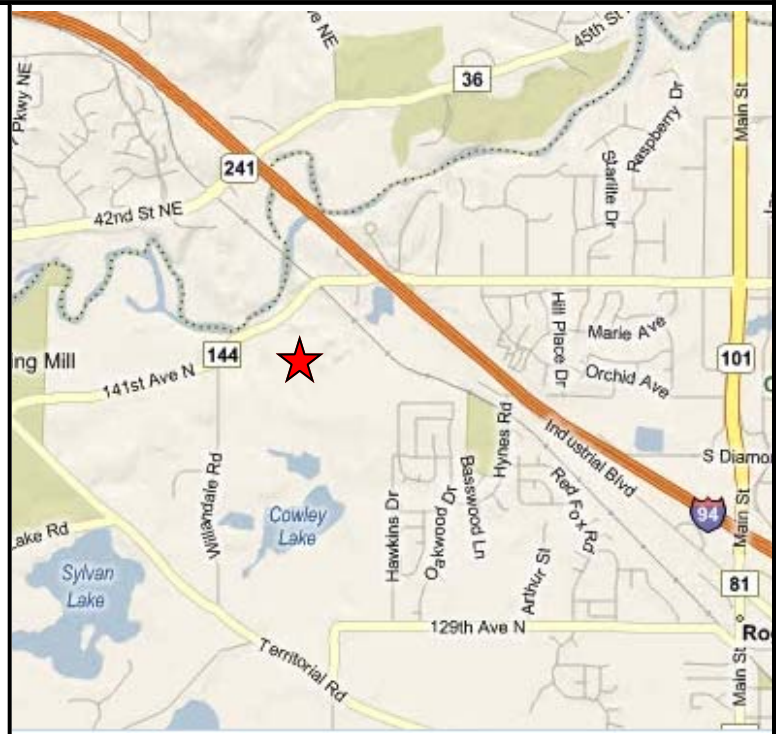

FOR SALE
11.8 Acres Rogers, MN

For more information please contact:

Bob Lyngen

952-882-1112

boblyngen@gonyealand.com

Gonyea Land Company

Land Is All We Sell!

211 South River Ridge Circle, #100
Burnsville, MN 55337
(ph) 952-882-1112 (fx) 952-882-1531