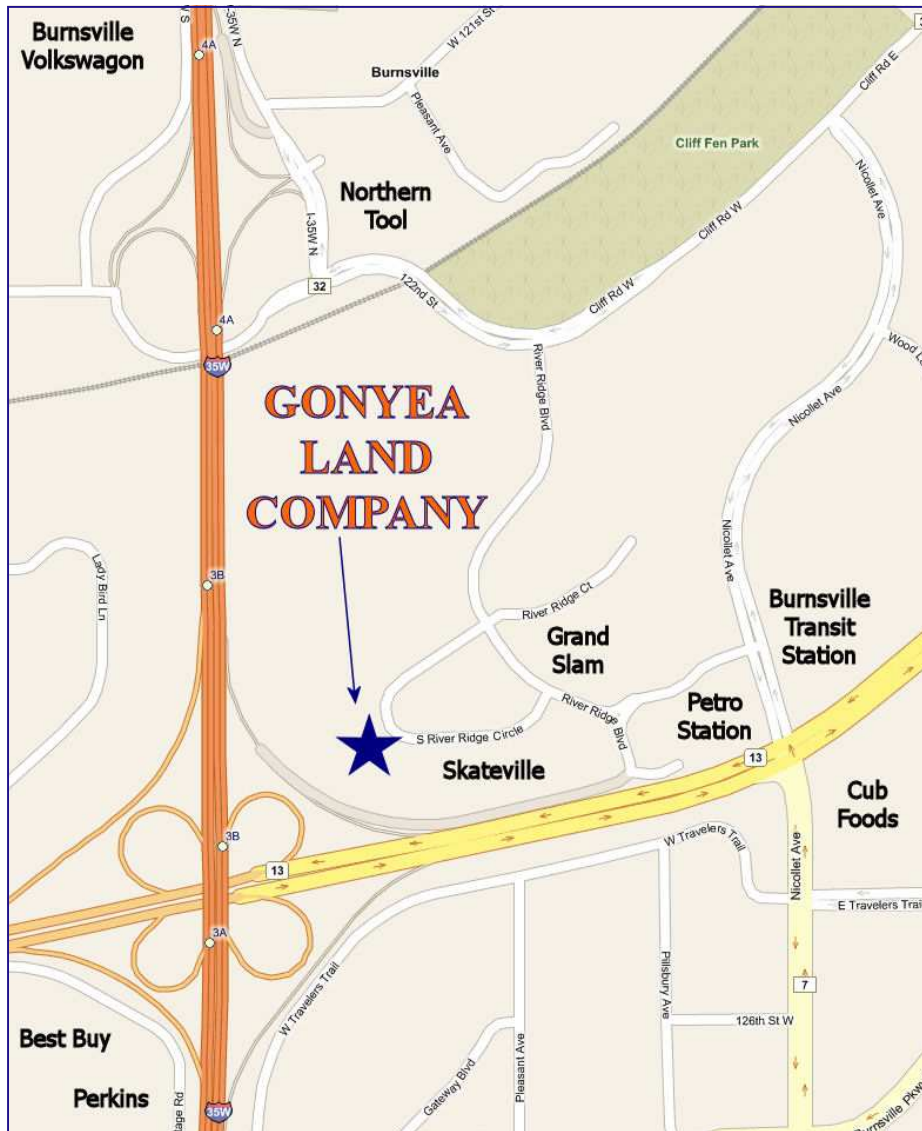

DIRECTIONS

Gonyea Land Company -- *Land Is All We Sell!*

**211 South River Ridge Circle, Suite 100
Burnsville, MN 55337**

From the North:

- Interstate 35W South
- MN Hwy 13 East
- Left on Nicollet Ave
- Left on River Ridge Lane
- Right on River Ridge Blvd
- Left on South River Ridge Circle

From the South:

- Interstate 35W North
- MN Hwy 13 East
- Left on Nicollet Ave
- Left on River Ridge Lane
- Right on River Ridge Blvd
- Left on South River Ridge Circle

If Lost Please Call:

952-882-1112